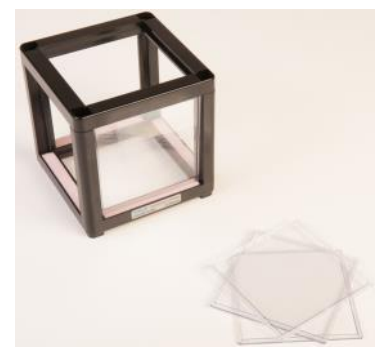

Temperature logger

12V power supply

50W lamp

Spring loaded cube

Probe

Roof unit

Plastic wall panel

Polystyrene wall panel