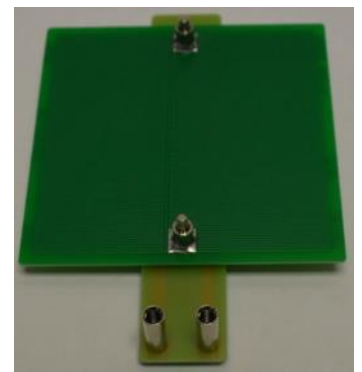

Floor heating panel