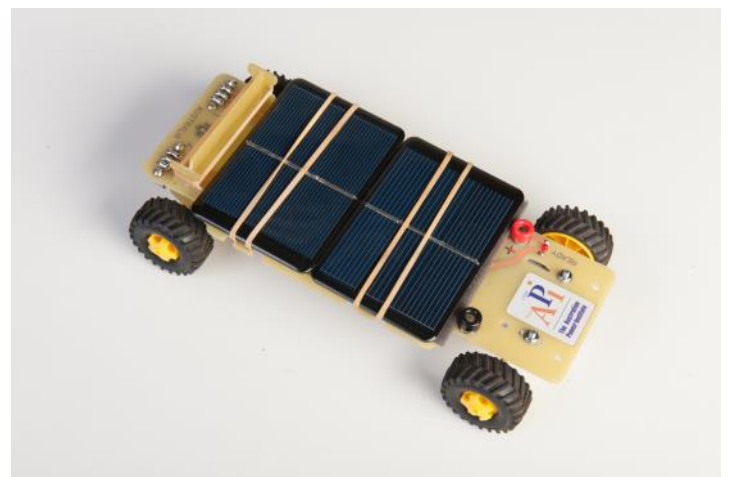

The STELR Project is an initiative of the Australian Academy of Technology and Engineering (ATSE).

STELR API Solar Car Class Set (\$1,000)	
Description	Quantity/Kit
API Solar Car Kit	14
API Solar Car teacher's jar	1
containing:	
10 blue gears	
10 mini grease tubes	
2 rolls red wire	
2 rolls black wire	
6 alligator clips	
6 Allen keys	

STELR Solar Car Equipment Items

STELR Solar Car kit ready for assembly

Teacher's Jar

STELR Solar Car fully assembled