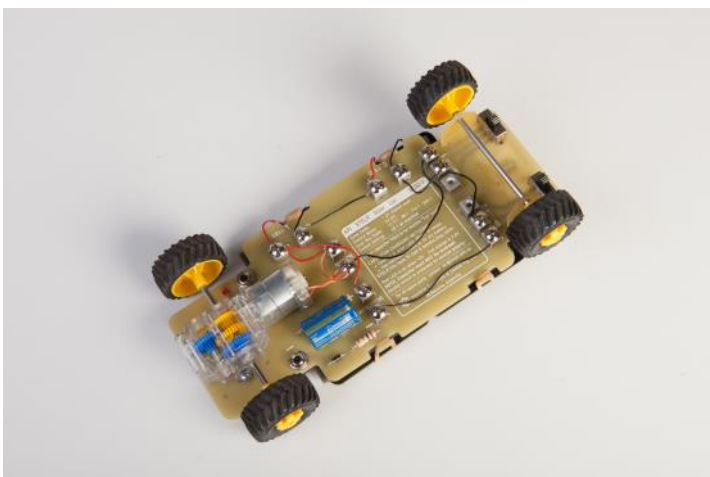

STELR Solar Car Equipment Pack 2018

STELR API solar cars can be purchased separately or in class sets of 14. The teacher's jar contains additional equipment needed to assemble the cars and reconfigure the gearbox. One teacher's jar is included with a class set of 14 kits. Teacher's jars can also be purchased separately.

The STELR Project is an initiative of the Australian Academy of Technology and Engineering (ATSE).

STELR API Solar Car Class Set (\$1,000)	
Description	Quantity/Kit
API Solar Car Kit	14
API Solar Car teacher's jar	1
containing:	
10 blue gears	
10 mini grease tubes	
2 rolls red wire	
2 rolls black wire	
6 alligator clips	
6 Allen keys	

STELR Solar Car Equipment Items

STELR Solar Car kit ready for assembly

Teacher's Jar

STELR Solar Car fully assembled